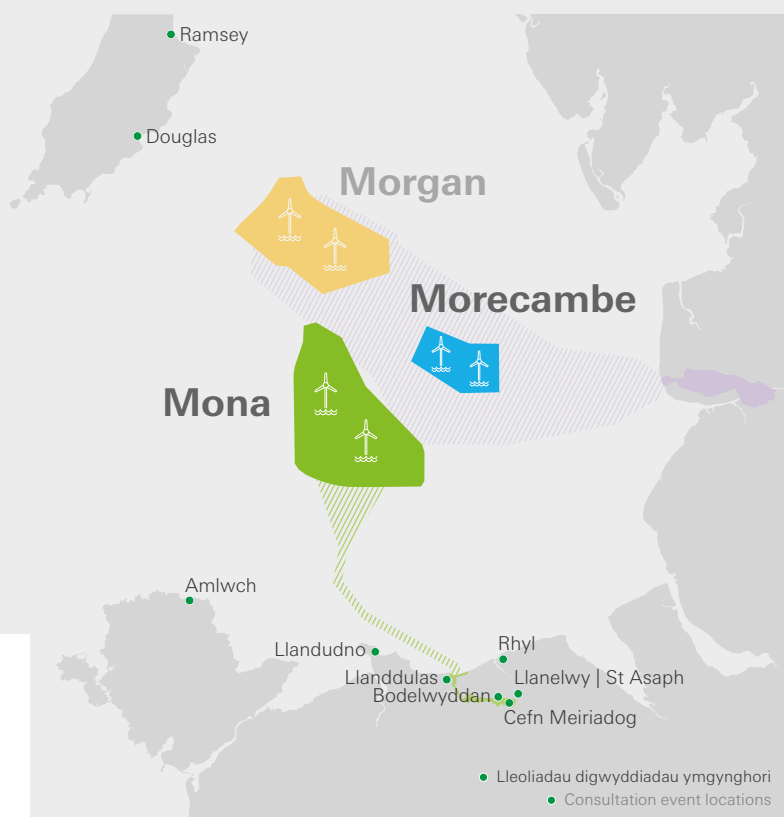

Rydyn ni eisiau clywed eich barn. Rhowch adborth a dweud eich dweud am y ddau ymgynghoriad erbyn 4 Mehefin 2023.

Statutory consultations are now open for **Mona Offshore Wind Project** and **Morecambe Offshore Windfarm Generation Assets**, two new offshore wind farms being developed in the Irish Sea.

We want to hear your views. Please provide feedback and have your say on both consultations by 4 June 2023.

Dewch i'n gweld ni:

Mae'r holl wybodaeth am yr ymgynghoriadau ar gael ar wefannau'r prosiectau (gweler drosodd). Neu, ewch i un o'n digwyddiadau cyhoeddus ar y cyd, sydd wedi'u nodi ar y map. Mae'r rhain yn ffordd wych o gael rhagor o wybodaeth am bob prosiect a gofyn unrhyw gwestiynau sydd gennych chi.

Come and see us:

All information regarding the consultations can be found on the project websites (see overleaf). Alternatively, visit one of our joint public events, which are highlighted on the map. These are a great way to find out more about each project and ask any questions you may have.

Ewch i | Visit www.morganandmona.com
Ffoniwch | Call **0800 860 6263**
Ysgrifennwch at | Write **FREEPOST MONA**
E-bostiwch | Email info@monaoffshorewind.com

Ewch i | Visit www.morecambeandmorgan.com/morecambe
Ffoniwch | Call **0800 915 2493 (opsiwn | option 2)**
Ysgrifennwch at | Write **FREEPOST MORECAMBE GENERATION**
E-bostiwch | Email hello@morecambeoffshorewind.com

Mae **Prosiect Gwynt Alltraeth Morgan** yn fferm wynt arall ar y môr sy'n cael ei datblygu gan bp ac EnBW ym Môr Iwerddon. I gael rhagor o wybodaeth am y prosiect hwn a'i ymgynghoriad statudol, ewch i www.morecambeandmorgan.com/morgan.

Morgan Offshore Wind Project is another offshore wind farm being developed by bp and EnBW in the Irish Sea. For more information on this project and its statutory consultation, please visit www.morecambeandmorgan.com/morgan.

Mae ymgynghoriad anstatudol ar agor hefyd ar gyfer **Ffermydd Gwynt Alltraeth Morgan a Morecambe: Asedau Trosglwyddo**. Mae rhagor o wybodaeth ar gael yn www.morecambeandmorgan.com/transmission.

A non-statutory consultation is also open for **Morgan and Morecambe Offshore Wind Farms: Transmission Assets**. More information can be found at www.morecambeandmorgan.com/transmission.